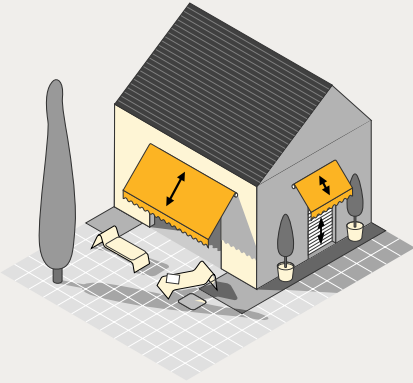

➤ **Greater durability:**

Replacing manual handling with smooth motorised control ensures your awning fabric is always tensioned or rolled correctly and the awning mechanics are never forced. Ultimately, Somfy motorisation will extend the life span of your awning.

➤ **Greater awning protection:**

Install automatic sun and wind sensor controls to have your awning open or close automatically, according to weather patterns, even when you are not at home.

SOMFY control options for awnings

Remote control

Operate your awning from wherever you are using your remote control and adjust it to your favourite position at the touch of a button. You can even control your awning individually or in group. Your Telis Patio remote control is water resistant and shock proof, ideal for outside use.