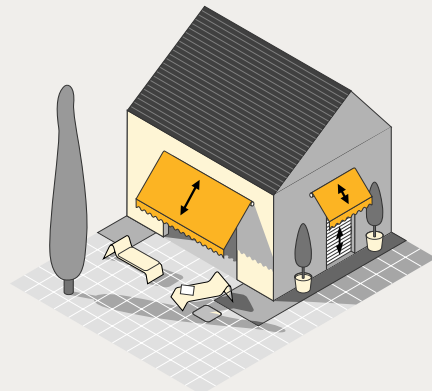

Upgrade to RTS

Radio Technology Somfy™

It's easy to upgrade your existing wired system with **Radio Technology Somfy™** control and get the added convenience of a remote control for your awning.