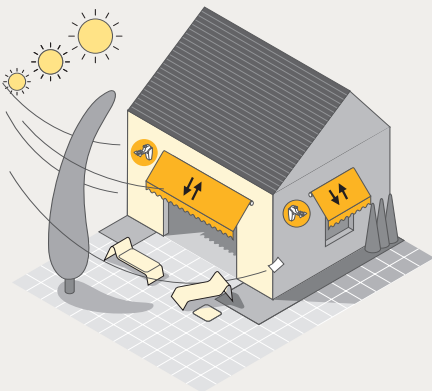

➤ **Greater awning protection:**

Install automatic sun and wind sensor controls to have your awning open or close automatically, according to weather patterns, even when you are not at home.

SOMFY control options for awnings

Remote control

Operate your awning from wherever you are using your remote control and adjust it to your favourite position at the touch of a button. You can even control your awning individually or in group. Your Telis Patio remote control is water resistant and shock proof, ideal for outside use.

Telis 1
RTS Patio

Telis 4
RTS Patio

Wind sensor control

Protect your awning from the wind.

Your awning runs no risk of getting torn! It retracts automatically if the wind picks up, even if you are away from home. Highly recommended for peace of mind!

Telis 1
RTS Patio

Telis 4
RTS Patio

Eolis RTS
Wind sensor

Sun and wind sensor control

Your awning reacts automatically to the weather. As soon as the sun comes out, it extends automatically, and your patio and rooms are shaded and remain cool. If a storm threatens or the wind picks up, your awning retracts automatically.