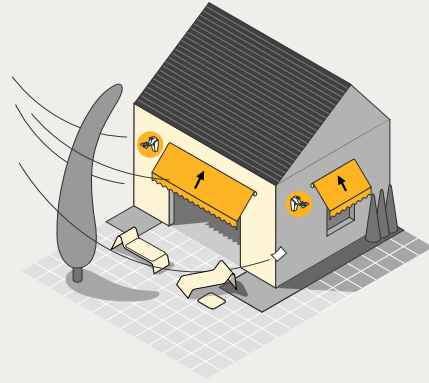

➤ **Greater awning protection:**

Install automatic sun and wind sensor controls to have your awning open or close automatically, according to weather patterns, even when you are not at home.

SOMFY control options for awnings

Remote control

Operate your awning from wherever you are using your remote control and adjust it to your favourite position at the touch of a button. You can even control your awning individually or in group. Your Telis Patio remote control is water resistant and shock proof, ideal for outside use.

Telis 1
RTS Patio

Telis 4
RTS Patio

Wind sensor control

Protect your awning from the wind.

Your awning runs no risk of getting torn! It retracts automatically if the wind picks up, even if you are away from home. Highly recommended for peace of mind!

Telis 1
RTS Patio

Telis 4
RTS Patio

Eolis RTS
Wind sensor

Sun and wind sensor control

Your awning reacts automatically to the weather. As soon as the sun comes out, it extends automatically, and your patio and rooms are shaded and remain cool. If a storm threatens or the wind picks up, your awning retracts automatically.